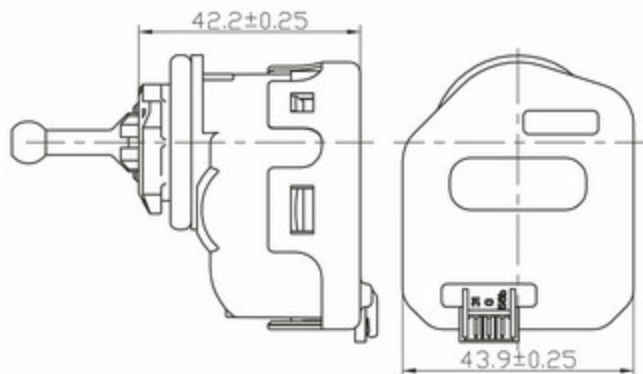

PERFORMANCE ITEM	VALUE FOR LM006A/B	COMMENTS
Working Voltage (V dc)	10~16.5	
Running Current (mA)	<180	V=13V / Free of load
Effective Force (N)	>30	V = 13V
Stoke (mm)	6.5±0.5	V= 13V, Vc=0.65~12.3V
Serving Temp. (°C)	-40°C~85°C	
Sound Level (dB)	<65	V=13V, D=60cm
Cyclic Durability	>12000 Cycles	23±5°C, Load=30N, V=13V

The difference between LM006A and LM006B is the length of the driving rod.