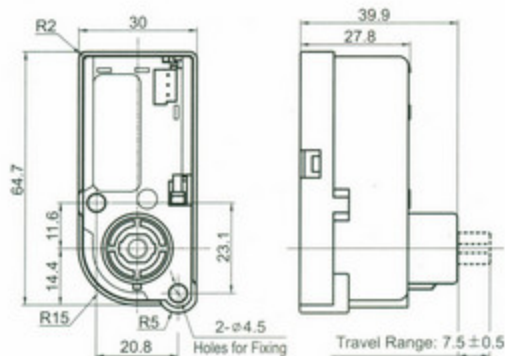

TD30-68-064
LED BLUB 24V0.19W B8.5D 15MD
5050

Appearance diagram

For actuators of switch control type, the following rated voltage is available:3Vdc,6Vdc,12Vdc or 24Vdc.