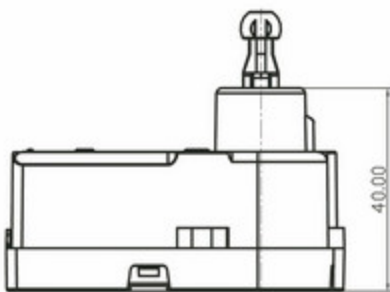

PERFORMANCE ITEM	VALUE FOR LM001-9	COMMENTS
Working Voltage (V dc)	22~32	
Running Current (mA)	<80	V=24V / Free of load
Effective Force (N)	>30	V = 24V
Stroke (mm)	7.5±0.5	V= 13V, Vc=1.2~22.7V
Serving Temp. (°C)	-40°C~85°C	
Sound Level (dB)	<65	V=13V, D=60cm
Cyclic Durability	>12000 Cycles	23±5°C, Load=30N, V= 13V