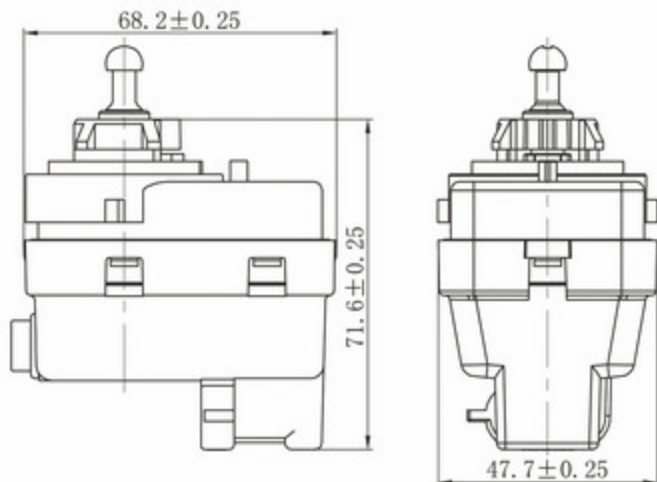

HEADLAMP ADJUSTOR

Headlight Beam Leveller:TD-LM005-2series

- Actuator with servo IC integrated
- Water proof
- Optional for different rated voltage (12V/24V) and stroke

PERFORMANCE ITEM	VALUE FOR LM005-2	COMMENTS
Working Voltage (V dc)	10~16.5	
Running Current (mA)	<180	V=13V / Free of load
Effective Force (N)	>30	V = 13V
Stoke: extend/retract (mm,Tolerance=±0.5)	0/0, 0.09/0.21, 1.24/1.36 2.13/2.25, 3.02/3.14 4.02,4.14, 4.22/4.22	V= 13V, Vc=0, 1.2, 3.6, 5.9,8.3, 10.6, 12.3V
Serving Temp. (°C)	-40°C~85°C	
Sound Level (dB)	<65	V=13V, D=60cm
Cyclic Durability	>12000 Cycles	23±5°C, Load=30N, V=13V