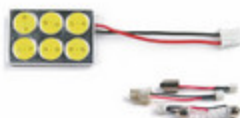

TD30-68-023
LED BLUB 1.8W 6SMD 5050
SIZE:31x19.8mm