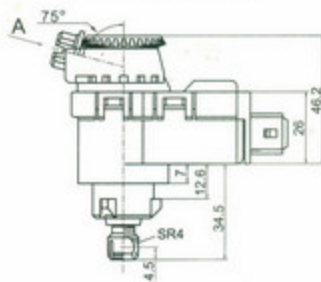

Performance Item	Value	Comments
Working Voltage Range : U_b (V dc)	10~16	For rated voltage of 12V
Working Current : I_{norm} (mA)	<140	At working voltage of 12V
Effective Force: F (N)	> 30	
Effective Travel Range: S (mm)	7.5±0.5	Test method:
Serving Temperature : T (°C)	-40~85	Described as item 4
Sound Level : U_b (dB @ 0.6m)	< 65	in the standard of
Cyclic Durability:(Cycles)	> 12000	Q/FZST 009-2005

For detail dimension of fixing or other parameters, please contact us. The rated voltage of 3Vdc, 6Vdc, 12Vdc or 24Vdc (for switch control type) is available.