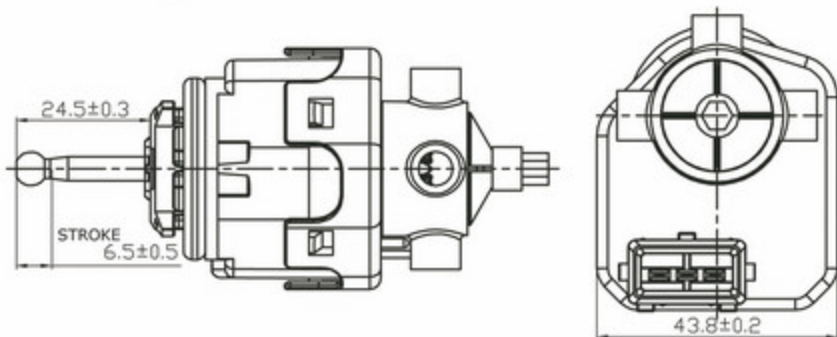

PERFORMANCE ITEM	VALUE FOR LM006A/B	COMMENTS
Working Voltage (V dc)	10~16.5	
Running Current (mA)	<180	V=13V / Free of load
Effective Force (N)	>30	V = 13V
Stroke (mm)	6.5±0.5	V= 13V, Vc=0.65~12.3V
Serving Temp. (°C)	-40°C~85°C	
Sound Level (dB)	<65	V=13V, D=60cm
Cyclic Durability	>12000 Cycles	23±5°C, Load=30N, V=13V

The difference between LM006A and LM006B is the length of the driving rod.