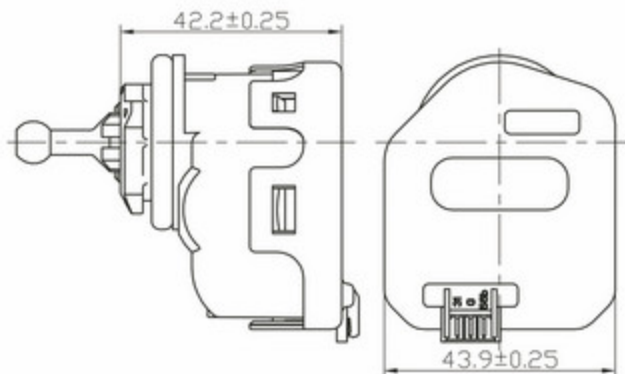

PERFORMANCE ITEM	VALUE FOR LM006A/B	COMMENTS
Working Voltage (V dc)	10~16.5	
Running Current (mA)	<180	V=13V / Free of load
Effective Force (N)	>30	V = 13V
Stoke (mm)	6.5±0.5	V= 13V, Vc=0.65~12.3V
Serving Temp. (°C)	-40°C~85°C	
Sound Level (dB)	<65	V=13V, D=60cm
Cyclic Durability	>12000 Cycles	23±5°C, Load=30N, V=13V

The difference between LM006A and LM006B is the length of the driving rod.