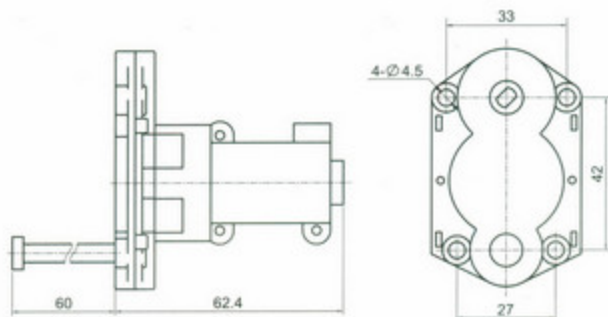

Performance Item	Value	Comments
Working Voltage Range : U_b (V dc)	20~30	For rated voltage of 24V
Working Current : I_{norm} (mA)	<120	At working voltage of 24V
Blocking Current : I_{slip} (mA)	<200	
Speed of Rotation : S (rpm)	> 18	Free of load
Effective Torque: M_b (Nm)	> 1	
Manual Set Torque: M_s (Nm)	< 3	
Serving Temperature : T (°C)	-40~85	
Sound Level : U_b (dB @ 0.6m)	< 65	
Cyclic Durability:(Cycles)	> 12000	

The data mentioned in this table will be changed according to the modifying of this product. For detail parameters, please contact us.