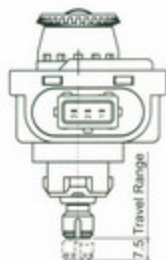

Performance Item	Value	Comments
Working Voltage Range : U_b (V dc)	10~16	For rated voltage of 12V
Working Current : I_{norm} (mA)	<140	At working voltage of 12V
Effective Force: F (N)	> 30	
Effective Travel Range: S (mm)	7.5±0.5	Test method:
Serving Temperature : T (°C)	-40~85	Described as item 4
Sound Level : U_b (dB @ 0.6m)	< 65	in the standard of
Cyclic Durability:(Cycles)	> 12000	Q/FZST 009-2005

For detail dimension of fixing or other parameters, please contact us. The rated voltage of 3Vdc, 6Vdc, 12Vdc or 24Vdc (for switch control type) is available.