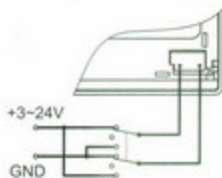

Wiring of Switch Control