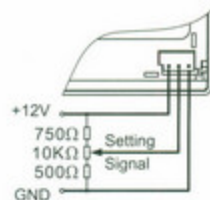

Wiring of Servo Type