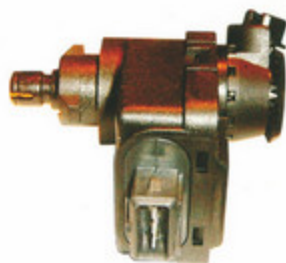

HEADLAMP ADJUSTOR

Actuator for Headlight of Vehicles TD-LM002 series

Specific for headlight beam control of vehicles. You can drive it by power or manual.

Perfect protection circuit (for servo type).

Programmable with external potential meter and internal servo IC (For servo

type), or H-bridge switches (for switch control type).

Manual driving type is available for economic