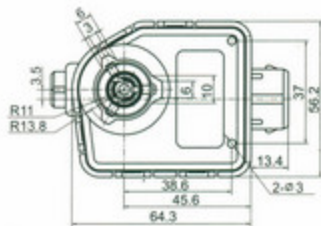

Performance Item	Value	Comments
Working Voltage Range : U_b (V dc)	10~16	For rated voltage of 12V
Working Current : I_{norm} (mA)	<140	At working voltage of 12V
Effective Force: F (N)	> 30	
Effective Travel Range: S (mm)	7.5±0.5	Test method:
Serving Temperature : T (°C)	-40~85	Described as item 4
Sound Level : U_b (dB @ 0.6m)	< 65	in the standard of
Cyclic Durability:(Cycles)	> 12000	Q/FZST 009-2005

For detail dimension of fixing or other parameters, please contact us. The rated voltage of 3Vdc, 6Vdc, 12Vdc or 24Vdc (for switch control type) is available.