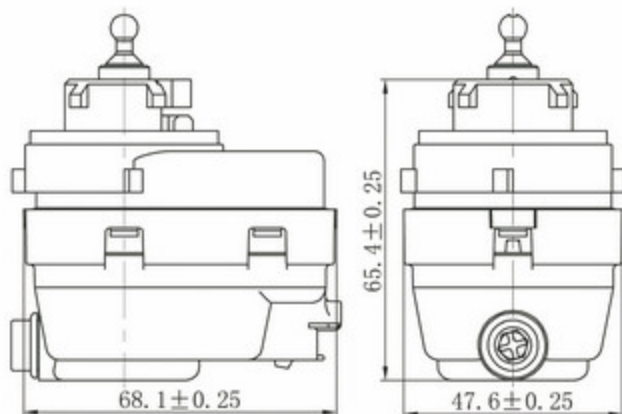

Headlight Beam Leveller:TD-LM005-1 series

- Actuator with servo IC integrated
- Water proof
- Optional for different rated voltage (12V/24V) and stroke

PERFORMANCE ITEM	VALUE FOR LM005-2	COMMENTS
Working Voltage (V dc)	10~16.5	
Running Current (mA)	<180	V=13V / Free of load
Effective Force (N)	>30	V = 13V
Stoke: extend/retract (mm, Tolerance=±0.5)	0/0, 0.09/0.21, 1.24/1.36 2.13/2.25, 3.02/3.14 4.02, 4.14, 4.22/4.22	V= 13V, Vc=0, 1.2, 3.6, 5.9, 8.3, 10.6, 12.3V
Serving Temp. (°C)	-40°C~85°C	
Sound Level (dB)	<65	V=13V, D=60cm
Cyclic Durability	>12000 Cycles	23±5°C, Load=30N, V=13V