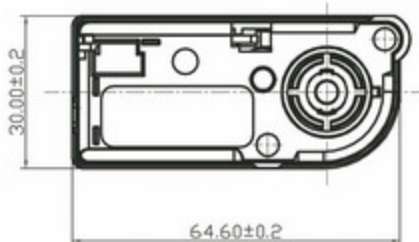

PERFORMANCE ITEM	VALUE FOR LM001-9	COMMENTS
Working Voltage (V dc)	22~32	
Running Current (mA)	<80	V=24V / Free of load
Effective Force (N)	>30	V = 24V
Stroke (mm)	7.5±0.5	V= 13V, Vc=1.2~22.7V
Serving Temp. (°C)	-40°C~85°C	
Sound Level (dB)	<65	V=13V, D=60cm
Cyclic Durability	>12000 Cycles	23±5°C, Load=30N, V= 13V