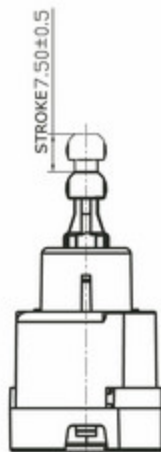

PERFORMANCE ITEM	VALUE FOR LM001-9	COMMENTS
Working Voltage (V dc)	22~32	
Running Current (mA)	<80	V=24V / Free of load
Effective Force (N)	>30	V = 24V
Stroke (mm)	7.5±0.5	V= 13V, Vc=1.2~22.7V
Serving Temp. (°C)	-40°C~85°C	
Sound Level (dB)	<65	V=13V, D=60cm
Cyclic Durability	>12000 Cycles	23±5°C, Load=30N, V= 13V