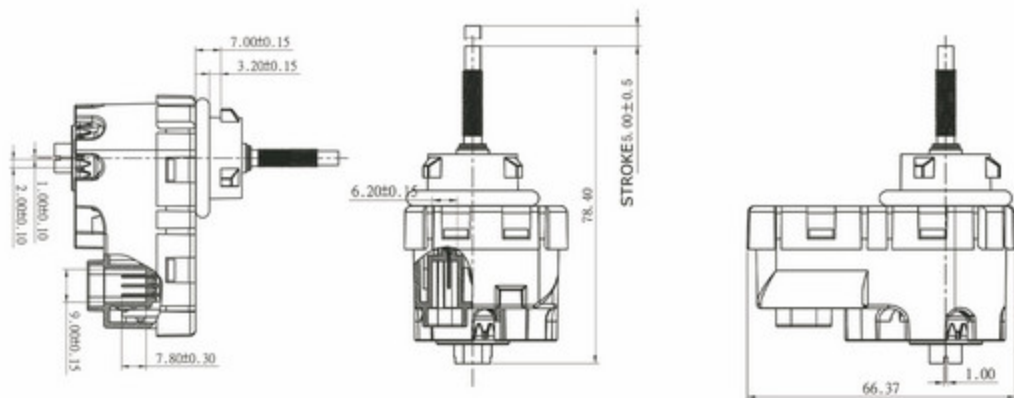

PERFORMANCE ITEM	VALUE FOR LM007	COMMENTS
Working Voltage (V dc)	10~16.5	
Running Current (mA)	<160	V=13V / Free of load
Effective Force (N)	>30	V = 13V
Stoke (mm)	5±0.5	V= 13V, Vc=3.3~12.1V
Serving Temp. (°C)	-40°C~85°C	
Sound Level (dB)	<65	V=13V, D=60cm
Cyclic Durability	>12000 Cycles	23±5°C, Load=30N, V=13V