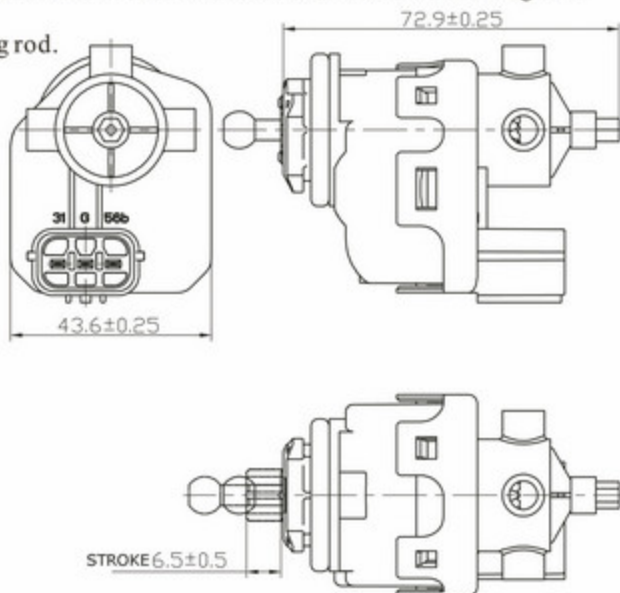

PERFORMANCE ITEM	VALUE FOR LM006A/B	COMMENTS
Working Voltage (V dc)	10~16.5	
Running Current (mA)	<180	V=13V / Free of load
Effective Force (N)	>30	V = 13V
Stroke (mm)	6.5±0.5	V= 13V, Vc=0.65~12.3V
Serving Temp. (°C)	-40°C~85°C	
Sound Level (dB)	<65	V=13V, D=60cm
Cyclic Durability	>12000 Cycles	23±5°C, Load=30N, V=13V

The difference between LM006A and LM006B is the length of the driving rod.