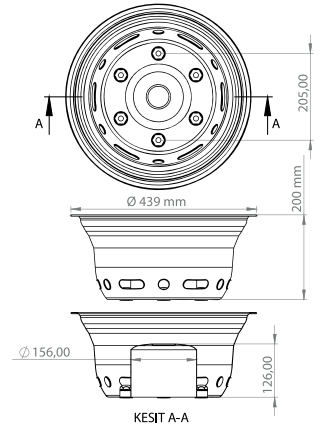

16"

SİMÜLATÖR

ÇİFT TEKER / DOUBLE RING

ÖN / FRONT

ARKA / REAR

Euro
5

PASLANMAZ / STAINLESS

ÖN / FRONT

ARKA / REAR

ÜRÜN ÖZELLİKLERİ / PRODUCT SPECIFICATION

ÖN / FRONT

ARKA / REAR

	ÖN / FRONT	ARKA / REAR
Model	: SİMÜLATÖR	SİMÜLATÖR
Koli İçi Adedi	: 2 (1 Set)	2 (1 Set)
Carton in Pc.		

Kullanıldığı araçlar / Available for
Mercedes, Volkswagen ...