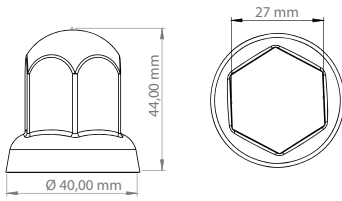

PBJ 029

PASLANMAZ BİJON KAPAKLARI
STAINLESS NUT CAPS