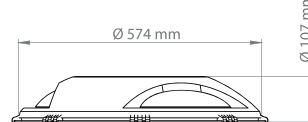

22.5"
NEOPLAN

AYNALI PLASTİK / WITH MIRROR PLASTIC

ÜRÜN ÖZELLİKLERİ / PRODUCT SPECIFICATION

ÖN / FRONT

ARKA / REAR

	ÖN / FRONT	ARKA / REAR
Model	: NEOPLAN	NEOPLAN
Koli İçi Adedi : 16 Carton in Pc.		16
Renk/Colour	: ○○	

Kullanıldığı araçlar / Available for
Mercedes, Mitsubishi, BMC, Daf, Volvo, Neoplan, Scania,
Man, Setra, Iveco, Chrysler, Renault, Bova, Vanhool, Ford...