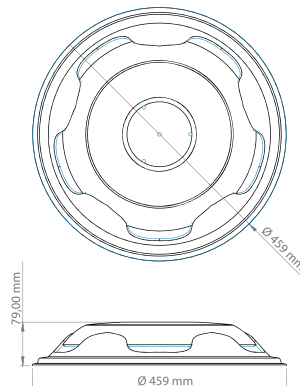

17.5"
FAVORİ

ÖN / FRONT

ARKA / REAR

PASLANMAZ / STAINLESS

METAL BOYALI / METAL PAINTED

NİKEL / NICKEL

ÖN / FRONT

ARKA / REAR