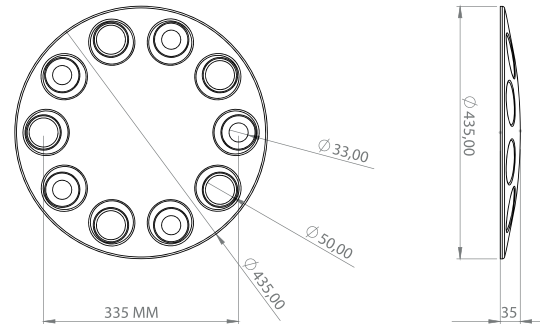

22.5"

DERECELİ
ÇEMBER

DOLU / SOLID BODY

PASLANMAZ / STAINLESS

METAL BOYALI / METAL PAINTED

NİKEL / NICKEL

DOLU / SOLID BODY

DB 118100