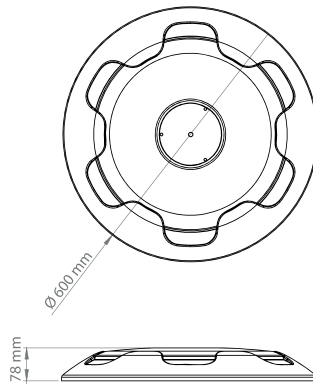

22.5"
DELİKLİ

ÖN / FRONT

ARKA / REAR

PASLANMAZ / STAINLESS

METAL BOYALI / METAL PAINTED

NİKEL / NICKEL

ÖN / FRONT

ARKA / REAR