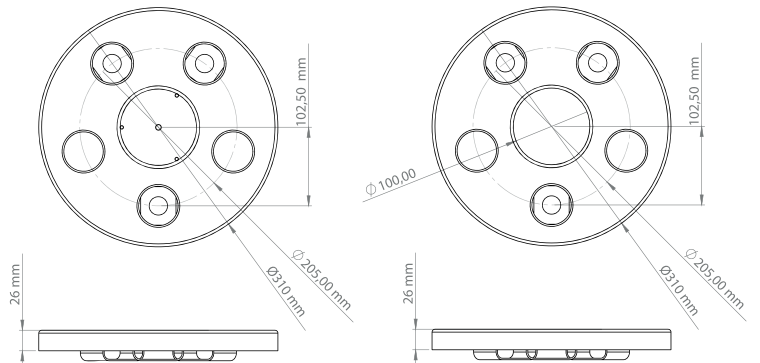

17.5"
ÇEMBER

DOLU / SOLID BODY

BOŞ / HOLLOW BODY

PASLANMAZ / STAINLESS

METAL BOYALI / METAL PAINTED

NİKEL / NICKEL

DOLU / SOLID BODY BOŞ / HOLLOW BODY

DOLU / SOLID BODY BOŞ / HOLLOW BODY

DOLU / SOLID BODY BOŞ / HOLLOW BODY

ÜRÜN ÖZELLİKLERİ / PRODUCT SPECIFICATION

DOLU / SOLID BODY

BOŞ / HOLLOW BODY

	DOLU / SOLID BODY	BOŞ / HOLLOW BODY
Model	: ÇEMBER	: ÇEMBER
Koli İçi Adedi : Carton in Pc.	: 18	: 18
Renk/Colour	:	

Kullanıldığı araçlar / Available for
Mercedes, Mitsubishi, Magirus, Man, Iveco, Renault...