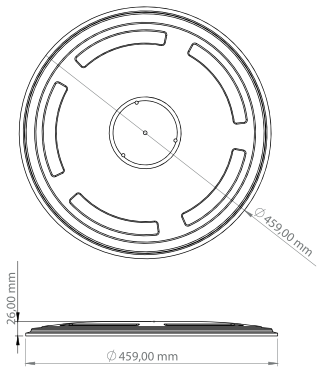

17.5"
403

ÖN / FRONT

ARKA / REAR

PASLANMAZ / STAINLESS

ÖN / FRONT

ARKA / REAR

METAL BOYALI / METAL PAINTED

ÖN / FRONT

ARKA / REAR

NİKEL / NICKEL

ÖN / FRONT

ARKA / REAR

ÜRÜN ÖZELLİKLERİ / PRODUCT SPECIFICATION

ÖN / FRONT

ARKA / REAR

	ÖN / FRONT	ARKA / REAR
Model	: 403	: 403
Koli İçi Adedi : Carton in Pc.	8	10
Renk/Colour	:	

Kullanıldığı araçlar / Available for
Mercedes, Mitsubishi, Magirus, Man, Iveco, Renault...