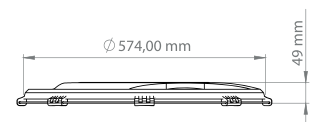

22.5"
NEOPLAN

AYNALI PLASTİK / WITH MIRROR PLASTIC

ÜRÜN ÖZELLİKLERİ / PRODUCT SPECIFICATION

ÖN / FRONT

ARKA / REAR

	ÖN / FRONT	ARKA / REAR
Model	: NEOPLAN	NEOPLAN
Koli İçi Adedi : 16 Carton in Pc.		16
Renk/Colour	: ○○	

Kullanıldığı araçlar / Available for
Mercedes, Mitsubishi, BMC, Daf, Volvo, Neoplan, Scania,
Man, Setra, Iveco, Chrysler, Renault, Bova, Vanhool, Ford...