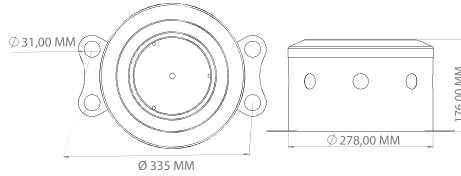

AKS TASI

YUVARLAK DELİKLİ / ROUND HOLES

PASLANMAZ / STAINLESS

UZUN / LONG
JK 123102

ORTA / MEDIUM
JK 124102

KISA / SHORT
JK 125102

ÜRÜN ÖZELLİKLERİ / PRODUCT SPECIFICATION

JK 123102