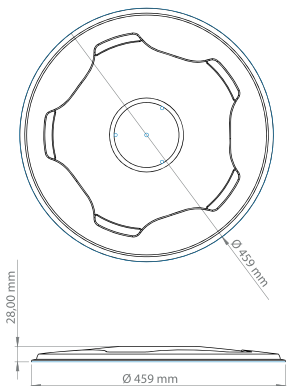

17.5"
FAVORİ

ÖN / FRONT

ARKA / REAR

PASLANMAZ / STAINLESS

METAL BOYALI / METAL PAINTED

NİKEL / NICKEL

ÖN / FRONT

ARKA / REAR