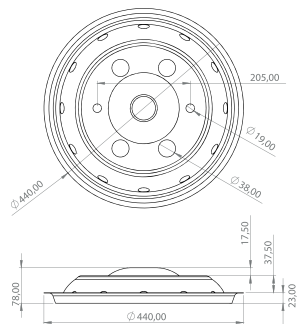

ÜRÜN ÖZELLİKLERİ / PRODUCT SPECIFICATION

ÖN / FRONT

ARKA / REAR

	ÖN / FRONT	ARKA / REAR
Model :	SİMÜLATÖR	SİMÜLATÖR
Koli İçi Adedi :	2 (1 Set)	2 (1 Set)
Carton in Pc.		

Kullanıldığı araçlar / Available for
Iveco Daily 16" x 6.0"