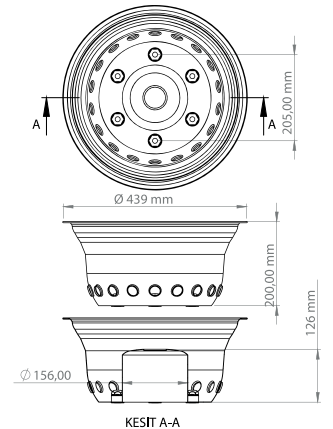

16"

SİMÜLATÖR

ÇİFT TEKER / DOUBLE RING

Euro
6

ÖN / FRONT

ARKA / REAR

PASLANMAZ / STAINLESS

ÖN / FRONT

ARKA / REAR

ÜRÜN ÖZELLİKLERİ / PRODUCT SPECIFICATION

ÖN / FRONT

ARKA / REAR

	ÖN / FRONT	ARKA / REAR
Model	: SİMÜLATÖR	SİMÜLATÖR
Koli İçi Adedi	: 2 (1 Set)	2 (1 Set)
Carton in Pc.		

Kullanıldığı araçlar / Available for
Mercedes, Volkswagen ...