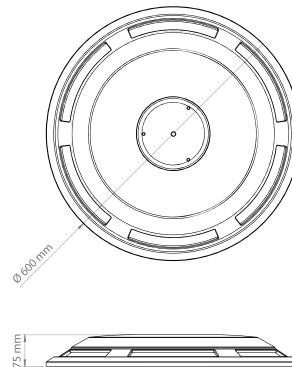

22.5"
403

PASLANMAZ / STAINLESS

METAL BOYALI / METAL PAINTED

NİKEL / NICKEL

ÖN / FRONT

ARKA / REAR

ÖN / FRONT

ARKA / REAR

ÖN / FRONT

ARKA / REAR

ÜRÜN ÖZELLİKLERİ / PRODUCT SPECIFICATION

ÖN / FRONT

ARKA / REAR

	ÖN / FRONT	ARKA / REAR
Model	403	403
Koli İçi Adedi : Carton in Pc.	10	10
Renk/Colour		

Kullanıldığı araçlar / Available for
Mercedes, Mitsubishi, BMC, Daf, Volvo, Neoplan, Scania,
Man, Setra, Iveco, Chrysler, Renault, Bova, Vanhool, Ford...