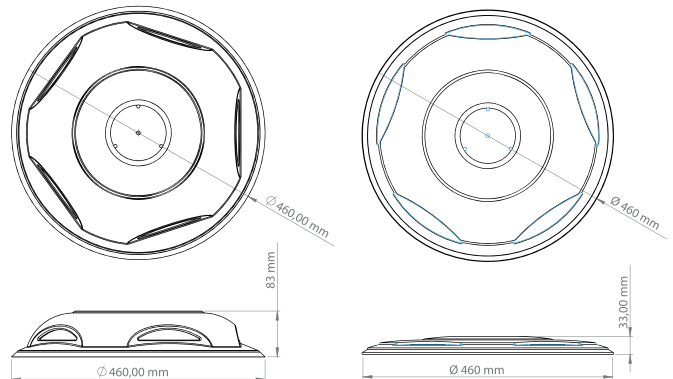

17.5"
AHTAPOT

ÖN / FRONT

ARKA / REAR

PASLANMAZ / STAINLESS

METAL BOYALI / METAL PAINTED

NİKEL / NICKEL

ÖN / FRONT

ARKA / REAR