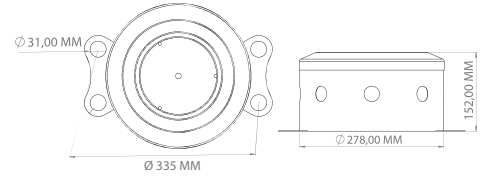

AKS TASI

YUVARLAK DELİKLİ / ROUND HOLES

PASLANMAZ / STAINLESS

UZUN / LONG
JK 123102

ORTA / MEDIUM
JK 124102

KISA / SHORT
JK 125102

ÜRÜN ÖZELLİKLERİ / PRODUCT SPECIFICATION

JK 123102