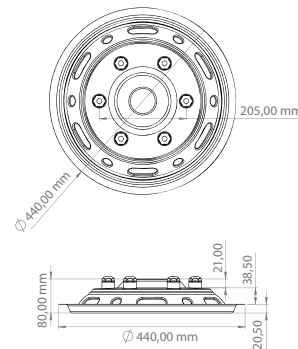

16"

SİMÜLATÖR

ÇİFT TEKER / DOUBLE RING

ÖN / FRONT

ARKA / REAR

Euro
5

PASLANMAZ / STAINLESS

ÖN / FRONT

ARKA / REAR

ÜRÜN ÖZELLİKLERİ / PRODUCT SPECIFICATION

ÖN / FRONT

ARKA / REAR

	ÖN / FRONT	ARKA / REAR
Model	: SİMÜLATÖR	SİMÜLATÖR
Koli İçi Adedi	: 2 (1 Set)	2 (1 Set)
Carton in Pc.		

Kullanıldığı araçlar / Available for
Mercedes, Volkswagen ...