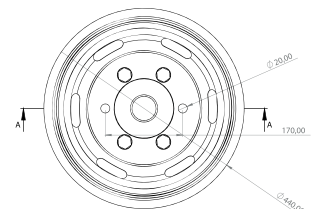

ÜRÜN ÖZELLİKLERİ / PRODUCT SPECIFICATION

ÖN / FRONT

ARKA / REAR

	ÖN / FRONT	ARKA / REAR
Model	: SİMÜLATÖR	: SİMÜLATÖR
Koli İçi Adedi	: 2 (1 Set)	: 2 (1 Set)
Carton in Pc.		

Kullanıldığı araçlar / Available for
Iveco Daily 16" x 5.5"