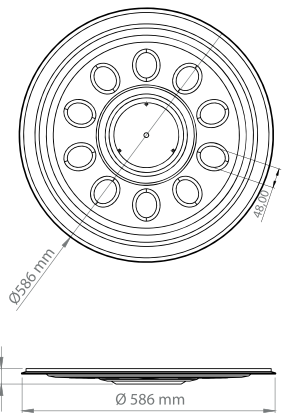

22.5"
ELİT

ÖN / FRONT

ARKA / REAR

PASLANMAZ / STAINLESS

METAL BOYALI / METAL PAINTED

NİKEL / NICKEL

ÖN / FRONT

ARKA / REAR