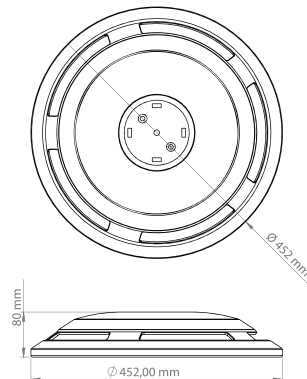

16"
403

ÖN / FRONT

ARKA / REAR

PASLANMAZ / STAINLESS

ÖN / FRONT

ARKA / REAR

METAL BOYALI / METAL PAINTED

ÖN / FRONT

ARKA / REAR

NİKEL / NICKEL

ÖN / FRONT

ARKA / REAR

ÜRÜN ÖZELLİKLERİ / PRODUCT SPECIFICATION

ÖN / FRONT

ARKA / REAR

	ÖN / FRONT	ARKA / REAR
Model	403	403
Koli İçi Adedi : Carton in Pc.	10	15
Renk/Colour		

Kullanıldığı araçlar / Available for
Mercedes, Iveco, Volkswagen, Ford...