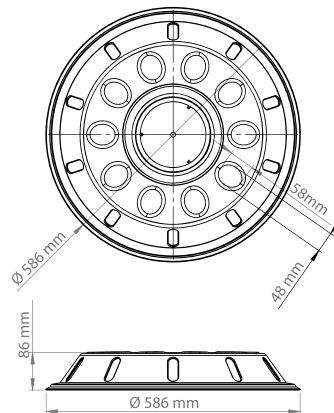

22.5"
ELİT

ÖN / FRONT

ARKA / REAR

PASLANMAZ / STAINLESS

METAL BOYALI / METAL PAINTED

NİKEL / NICKEL

ÖN / FRONT

ARKA / REAR