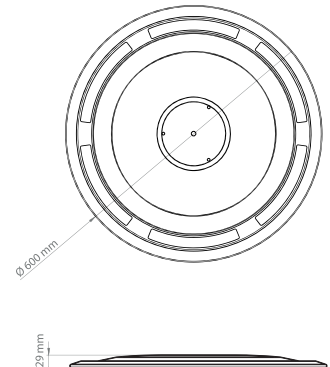

22.5"
403

PASLANMAZ / STAINLESS

METAL BOYALI / METAL PAINTED

NİKEL / NICKEL

ÖN / FRONT

ARKA / REAR

ÖN / FRONT

ARKA / REAR

ÖN / FRONT

ARKA / REAR

ÜRÜN ÖZELLİKLERİ / PRODUCT SPECIFICATION

ÖN / FRONT

ARKA / REAR

	ÖN / FRONT	ARKA / REAR
Model	403	403
Koli İçi Adedi : Carton in Pc.	10	10
Renk/Colour		

Kullanıldığı araçlar / Available for
Mercedes, Mitsubishi, BMC, Daf, Volvo, Neoplan, Scania,
Man, Setra, Iveco, Chrysler, Renault, Bova, Vanhool, Ford...