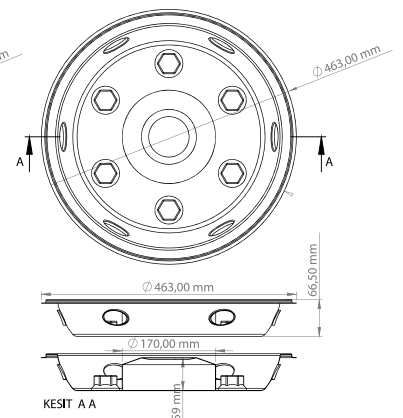

17.5"
FAVORİ

ÖN / FRONT

ARKA / REAR

PASLANMAZ / STAINLESS

METAL BOYALI / METAL PAINTED

NİKEL / NICKEL

ÖN / FRONT

ARKA / REAR

ÖN / FRONT

ARKA / REAR

ÖN / FRONT

ARKA / REAR

ÜRÜN ÖZELLİKLERİ / PRODUCT SPECIFICATION

ÖN / FRONT

ARKA / REAR

	ÖN / FRONT	ARKA / REAR
Model	FAVORİ	FAVORİ
Koli İçi Adedi : Carton in Pc.	10	6
Renk/Colour		

Kullanıldığı araçlar / Available for
Mercedes, Mitsubishi, Magirus, Man, Iveco, Renault...