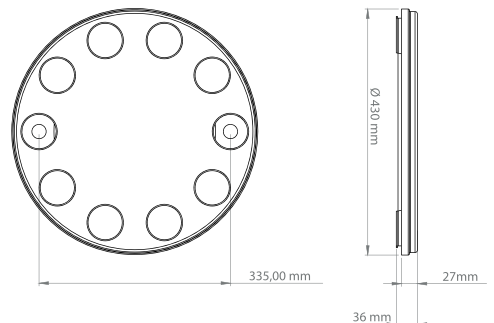

22.5"
ÇEMBER

DOLU / SOLID BODY

PASLANMAZ / STAINLESS

METAL BOYALI / METAL PAINTED

NİKEL / NICKEL

DOLU / SOLID BODY

DB 121100

DOLU / SOLID BODY