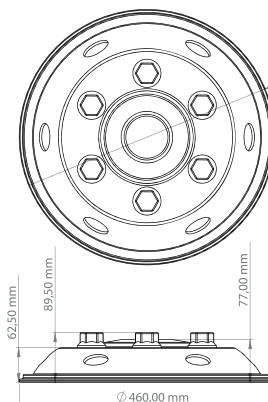

17.5"
FAVORİ

ÖN / FRONT

ARKA / REAR

PASLANMAZ / STAINLESS

METAL BOYALI / METAL PAINTED

NİKEL / NICKEL

ÖN / FRONT

ARKA / REAR

ÖN / FRONT

ARKA / REAR

ÖN / FRONT

ARKA / REAR

ÜRÜN ÖZELLİKLERİ / PRODUCT SPECIFICATION

ÖN / FRONT

ARKA / REAR

	ÖN / FRONT	ARKA / REAR
Model	FAVORİ	FAVORİ
Koli İçi Adedi : Carton in Pc.	10	6
Renk/Colour		

Kullanıldığı araçlar / Available for
Mercedes, Mitsubishi, Magirus, Man, Iveco, Renault...