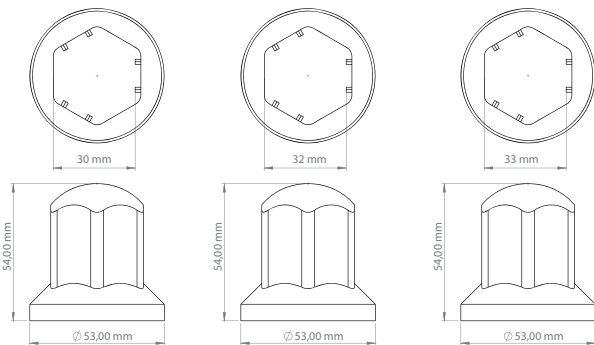

UBJ 030 • UBJ 032 • UBJ 033

KROM KAPLAMA
PLASTİK BİJON KAPAKLARI
PLASTIC NICKEL NUT CAPS