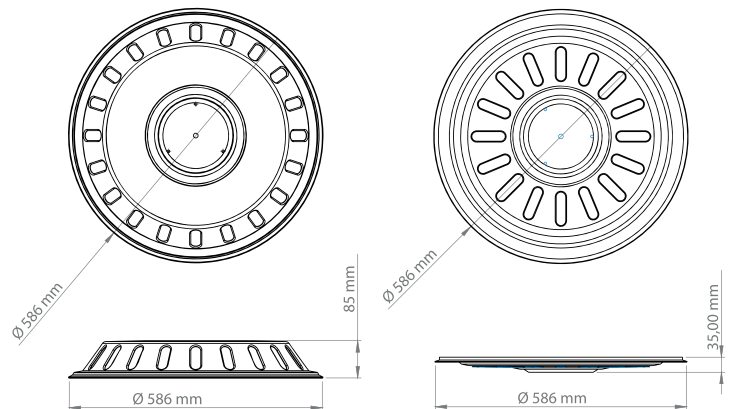

22.5"
ELİT

PASLANMAZ / STAINLESS

METAL BOYALI / METAL PAINTED

NİKEL / NICKEL

ÖN / FRONT

ARKA / REAR

ÖN / FRONT

ARKA / REAR

ÖN / FRONT

ARKA / REAR

ÜRÜN ÖZELLİKLERİ / PRODUCT SPECIFICATION

ÖN / FRONT

ARKA / REAR

	ÖN / FRONT	ARKA / REAR
Model	: ELİT	: ELİT
Koli İçi Adedi : Carton in Pc.	15	20
Renk/Colour	: ○ ● ● ● ●	

Kullanıldığı araçlar / Available for
Mercedes, Mitsubishi, BMC, Daf, Volvo, Neoplan, Scania,
Man, Setra, Iveco, Chrysler, Renault, Bova, Vanhool, Ford...