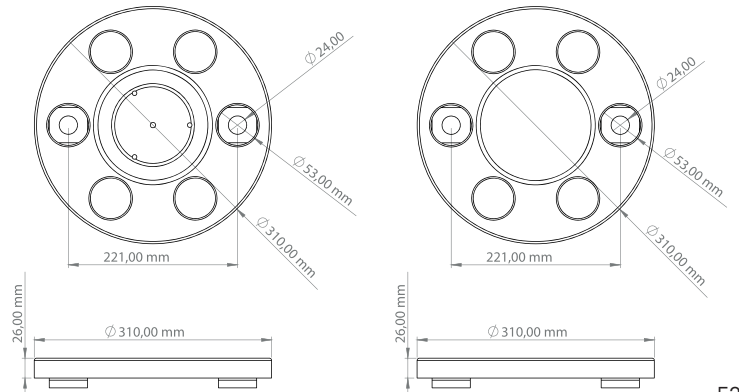

17.5"
ÇEMBER

DOLU / SOLID BODY

BOŞ / HOLLOW BODY

PASLANMAZ / STAINLESS

METAL BOYALI / METAL PAINTED

NİKEL / NICKEL

DOLU / SOLID BODY BOŞ / HOLLOW BODY

DB 305104

BB 305104

DOLU / SOLID BODY BOŞ / HOLLOW BODY

DB 305214

BB 305214

DOLU / SOLID BODY BOŞ / HOLLOW BODY

DB 305304

BB 305304

ÜRÜN ÖZELLİKLERİ / PRODUCT SPECIFICATION

DOLU / SOLID BODY

BOŞ / HOLLOW BODY

	DOLU / SOLID BODY	BOŞ / HOLLOW BODY
Model	: ÇEMBER	ÇEMBER
Koli İçi Adedi : Carton in Pc.	18	18
Renk/Colour	:	

Kullanıldığı araçlar / Available for
Mercedes, Mitsubishi, Magirus, Man, Iveco, Renault...