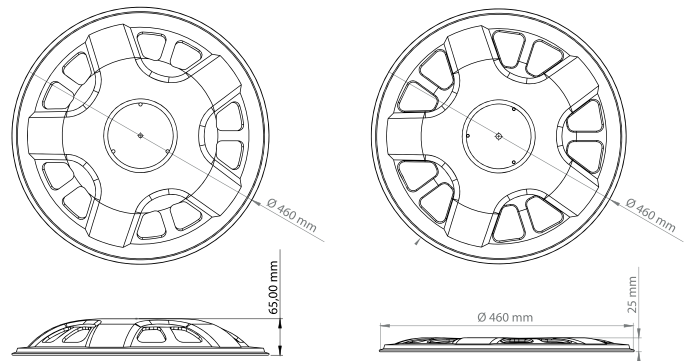

17.5"
ÇEMBER

DOLU / SOLID BODY

BOŞ / HOLLOW BODY

PASLANMAZ / STAINLESS

METAL BOYALI / METAL PAINTED

NİKEL / NICKEL

DOLU / SOLID BODY BOŞ / HOLLOW BODY

DB 305104