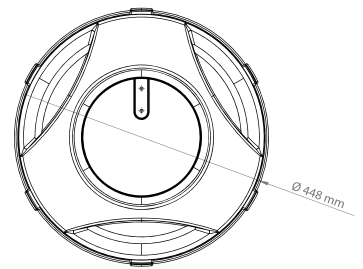

ÜRÜN ÖZELLİKLERİ / PRODUCT SPECIFICATION

ARKA / REAR

	ÖN / FRONT	ARKA / REAR
Model	: NEOPLAN	NEOPLAN
Koli İçi Adedi : Carton in Pc.	10	10
Renk/Colour	: ○○	

Kullanıldığı araçlar / Available for
Mercedes, Mitsubishi, Magirus, Man, Iveco, Renault...