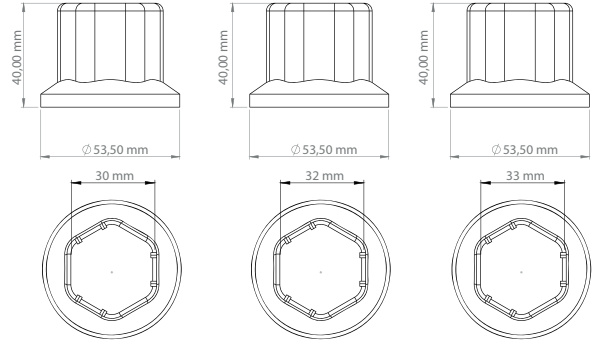

BJ 030 • BJ 032 • BJ 033

KROM KAPLAMA
PLASTİK BİJON KAPAKLARI
PLASTIC NICKEL NUT CAPS