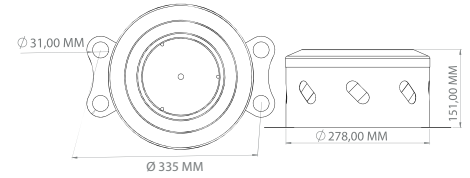

22.5"

AKS TASI

OVAL DELİKLİ / OVAL HOLES

PASLANMAZ / STAINLESS

UZUN / LONG
JK 126102

ORTA / MEDIUM
JK 127102

KISA / SHORT
JK 128102

ÜRÜN ÖZELLİKLERİ / PRODUCT SPECIFICATION