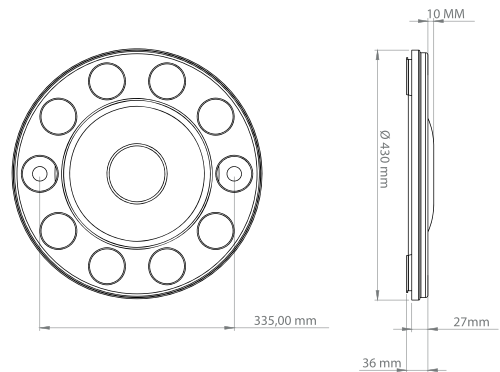

22.5"
ÇEMBER

PASLANMAZ / STAINLESS

METAL BOYALI / METAL PAINTED

NİKEL / NICKEL

DOLU / SOLID BODY

DOLU / SOLID BODY

DOLU / SOLID BODY

ÜRÜN ÖZELLİKLERİ / PRODUCT SPECIFICATION

DOLU / SOLID BODY

DOLU / SOLID BODY

Model : ÇEMBER

Koli İçi Adedi : 10
Carton in Pc.

Renk/Colour : ○ ○ ○ ○ ○

Kullanıldığı araçlar / Available for
Mercedes, Mitsubishi, BMC, Daf, Volvo, Neoplan, Scania,
Man, Setra, Iveco, Chrysler, Renault, Bova, Vanhool, Ford...