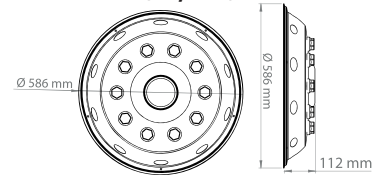

22.5"
FAVORİ

PASLANMAZ / STAINLESS

METAL BOYALI / METAL PAINTED

NİKEL / NICKEL

ÖN / FRONT

ARKA / REAR

JK 104101

JK 104102

ÖN / FRONT

ARKA / REAR

JK 104211

JK 104212

ÖN / FRONT

ARKA / REAR

JK 104301

JK 104302

ÜRÜN ÖZELLİKLERİ / PRODUCT SPECIFICATION

PASLANMAZ / STAINLESS

NİKEL / NICKEL

	ÖN / FRONT	ARKA / REAR
Model :	FAVORİ	FAVORİ
Koli İçi Adedi : Carton in Pc.	8 Paslanmaz Stainless	8 Paslanmaz Stainless
	8 Metal Boyalı Metal Painted	10 Metal Boyalı Metal Painted
	8 Nikel Nickel	10 Nikel Nickel

Renk/Colour : ○ ● ● ● ●

Kullanıldığı araçlar / Available for
Mercedes, Mitsubishi, BMC, Daf, Volvo, Neoplan, Scania,
Man, Setra, Iveco, Chrysler, Renault, Bova, Vanhool, Ford...

ÖN / FRONT

ÖN / FRONT

ARKA / REAR

ARKA / REAR