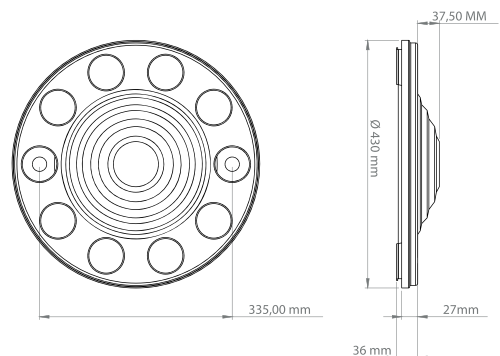

22.5"

DERECELİ
ÇEMBER

PASLANMAZ / STAINLESS

METAL BOYALI / METAL PAINTED

NİKEL / NICKEL

DOLU / SOLID BODY

DOLU / SOLID BODY

DOLU / SOLID BODY

ÜRÜN ÖZELLİKLERİ / PRODUCT SPECIFICATION

DOLU / SOLID BODY

DOLU / SOLID BODY

Model : ÇEMBER

Koli İçi Adedi : 6
Carton in Pc.

Renk/Colour :

Kullanıldığı araçlar / Available for
Mercedes, Mitsubishi, BMC, Daf, Volvo, Neoplan, Scania,
Man, Setra, Iveco, Chrysler, Renault, Bova, Vanhool, Ford...