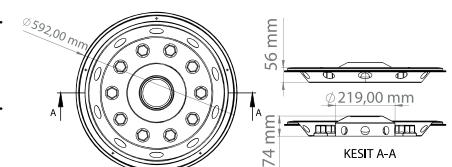

22.5"
FAVORİ

PASLANMAZ / STAINLESS

METAL BOYALI / METAL PAINTED

NİKEL / NICKEL

ÖN / FRONT

ARKA / REAR

JK 104101

JK 104102

ÖN / FRONT

ARKA / REAR

JK 104211

JK 104212

ÖN / FRONT

ARKA / REAR

JK 104301

JK 104302

ÜRÜN ÖZELLİKLERİ / PRODUCT SPECIFICATION

PASLANMAZ / STAINLESS

NİKEL / NICKEL

	ÖN / FRONT	ARKA / REAR
Model :	FAVORİ	FAVORİ
Koli İçi Adedi : Carton in Pc.	8 Paslanmaz Stainless	8 Paslanmaz Stainless
	8 Metal Boyalı Metal Painted	10 Metal Boyalı Metal Painted
	8 Nikel Nickel	10 Nikel Nickel

Renk/Colour : ○ ● ● ● ●

Kullanıldığı araçlar / Available for
Mercedes, Mitsubishi, BMC, Daf, Volvo, Neoplan, Scania,
Man, Setra, Iveco, Chrysler, Renault, Bova, Vanhool, Ford...

ÖN / FRONT

ÖN / FRONT

ARKA / REAR

ARKA / REAR