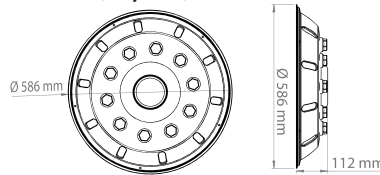

ÜRÜN ÖZELLİKLERİ / PRODUCT SPECIFICATION

PASLANMAZ / STAINLESS

NİKEL / NICKEL

	ÖN / FRONT	ARKA / REAR
Model :	FAVORİ	FAVORİ
Koli İçi Adedi : Carton in Pc.	8 Paslanmaz Stainless	8 Paslanmaz Stainless
	8 Metal Boyalı Metal Painted	10 Metal Boyalı Metal Painted
	8 Nikel Nickel	10 Nikel Nickel

Renk/Colour : ○ ● ● ● ●

Kullanıldığı araçlar / Available for
Mercedes, Mitsubishi, BMC, Daf, Volvo, Neoplan, Scania,
Man, Setra, Iveco, Chrysler, Renault, Bova, Vanhool, Ford...

ÖN / FRONT