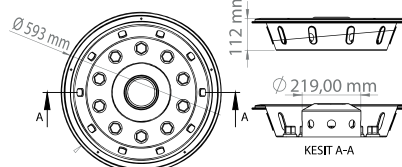

22.5"
FAVORİ

PASLANMAZ / STAINLESS

METAL BOYALI / METAL PAINTED

NİKEL / NICKEL

ÖN / FRONT

ARKA / REAR

JK 104101

JK 104102

ÖN / FRONT

ARKA / REAR

JK 104211

JK 104212

ÖN / FRONT

ARKA / REAR

JK 104301

JK 104302

ÜRÜN ÖZELLİKLERİ / PRODUCT SPECIFICATION

PASLANMAZ / STAINLESS

NİKEL / NICKEL

	ÖN / FRONT	ARKA / REAR
Model :	FAVORİ	FAVORİ
Koli İçi Adedi : Carton in Pc.	8 Paslanmaz Stainless	8 Paslanmaz Stainless
	8 Metal Boyalı Metal Painted	10 Metal Boyalı Metal Painted
	8 Nikel Nickel	10 Nikel Nickel

Renk/Colour : ○ ● ● ● ●

Kullanıldığı araçlar / Available for
Mercedes, Mitsubishi, BMC, Daf, Volvo, Neoplan, Scania,
Man, Setra, Iveco, Chrysler, Renault, Bova, Vanhool, Ford...

ÖN / FRONT

ÖN / FRONT

ARKA / REAR

ARKA / REAR