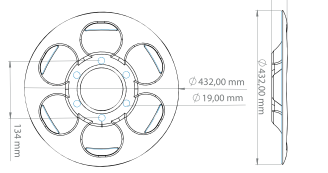

16"

YONCA

ÖN / FRONT • ARKA / REAR

PASLANMAZ / STAINLESS

NİKEL / NICKEL

ÖN / FRONT • ARKA / REAR

JK 411100

ÖN / FRONT • ARKA / REAR

JK 411104

ÖN / FRONT • ARKA / REAR

JK 411304

ÜRÜN ÖZELLİKLERİ / PRODUCT SPECIFICATION

JK 411100

Model : YONCA

Koli İçi Adedi : 20
Carton in Pc.

Kullanıldığı araçlar / Available for
Ford...

JK 412100

Model : YONCA

Koli İçi Adedi : 15
Carton in Pc.

Kullanıldığı araçlar / Available for
Mercedes, Volkswagen...

JK 411104

Model : YONCA

Koli İçi Adedi : 15
Carton in Pc.

Kullanıldığı araçlar / Available for
Mercedes, Volkswagen...