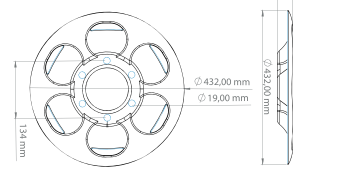

ÜRÜN ÖZELLİKLERİ / PRODUCT SPECIFICATION

JK 411100

Model : YONCA

Koli İçi Adedi : 20
Carton in Pc.

Kullanıldığı araçlar / Available for
Ford...

JK 412100

Model : YONCA

Koli İçi Adedi : 15
Carton in Pc.

Kullanıldığı araçlar / Available for
Mercedes, Volkswagen...

JK 411104

Model : YONCA

Koli İçi Adedi : 15
Carton in Pc.

Kullanıldığı araçlar / Available for
Mercedes, Volkswagen...