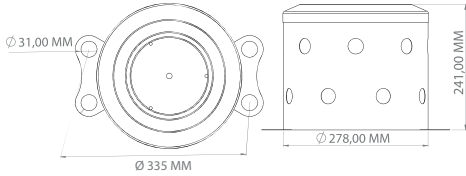

AKS TASI

YUVARLAK DELİKLİ / ROUND HOLES

PASLANMAZ / STAINLESS

UZUN / LONG
JK 123102

ORTA / MEDIUM
JK 124102

KISA / SHORT
JK 125102

ÜRÜN ÖZELLİKLERİ / PRODUCT SPECIFICATION

JK 123102