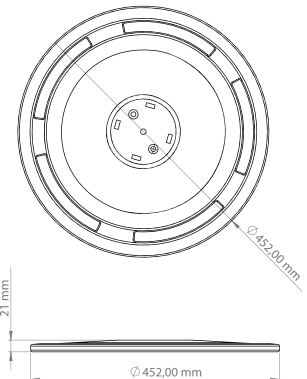

16"
403

ÖN / FRONT

ARKA / REAR

PASLANMAZ / STAINLESS

ÖN / FRONT

ARKA / REAR

METAL BOYALI / METAL PAINTED

ÖN / FRONT

ARKA / REAR

NİKEL / NICKEL

ÖN / FRONT

ARKA / REAR

ÜRÜN ÖZELLİKLERİ / PRODUCT SPECIFICATION

ÖN / FRONT

ARKA / REAR

	ÖN / FRONT	ARKA / REAR
Model	403	403
Koli İçi Adedi : Carton in Pc.	10	15
Renk/Colour		

Kullanıldığı araçlar / Available for
Mercedes, Iveco, Volkswagen, Ford...