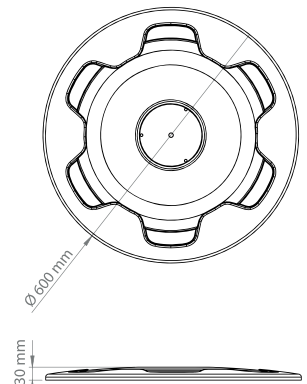

22.5"
DELİKLİ

ÖN / FRONT

ARKA / REAR

PASLANMAZ / STAINLESS

METAL BOYALI / METAL PAINTED

NİKEL / NICKEL

ÖN / FRONT

ARKA / REAR