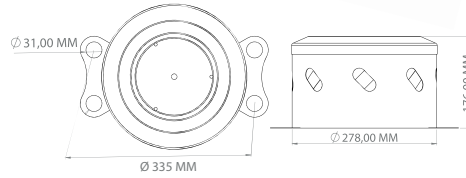

22.5"

AKS TASI

OVAL DELİKLİ / OVAL HOLES

PASLANMAZ / STAINLESS

UZUN / LONG
JK 126102

ORTA / MEDIUM
JK 127102

KISA / SHORT
JK 128102

ÜRÜN ÖZELLİKLERİ / PRODUCT SPECIFICATION