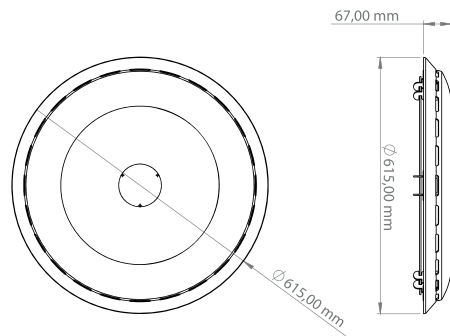

22.5"
NEOPLAN

ÖN / FRONT

ARKA / REAR

AYNALI PLASTİK / WITH MIRROR PLASTIC

ÖN / FRONT

ARKA / REAR

NP 108511
Beyaz / White

NP 108512