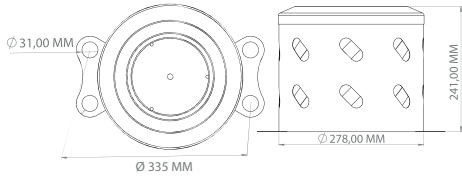

22.5"

AKS TASI

OVAL DELİKLİ / OVAL HOLES

PASLANMAZ / STAINLESS

UZUN / LONG
JK 126102

ORTA / MEDIUM
JK 127102

KISA / SHORT
JK 128102

ÜRÜN ÖZELLİKLERİ / PRODUCT SPECIFICATION