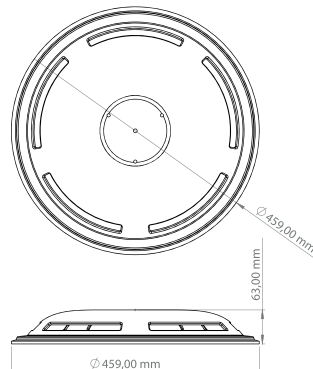

17.5"
403

ÖN / FRONT

ARKA / REAR

PASLANMAZ / STAINLESS

ÖN / FRONT

ARKA / REAR

METAL BOYALI / METAL PAINTED

ÖN / FRONT

ARKA / REAR

NİKEL / NICKEL

ÖN / FRONT

ARKA / REAR

ÜRÜN ÖZELLİKLERİ / PRODUCT SPECIFICATION

ÖN / FRONT

ARKA / REAR

	ÖN / FRONT	ARKA / REAR
Model	: 403	: 403
Koli İçi Adedi : Carton in Pc.	8	10
Renk/Colour	:	

Kullanıldığı araçlar / Available for
Mercedes, Mitsubishi, Magirus, Man, Iveco, Renault...