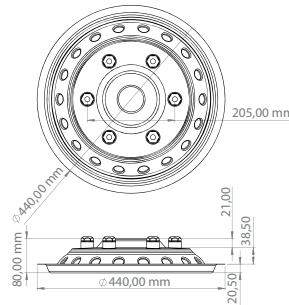

16"

SİMÜLATÖR

ÇİFT TEKER / DOUBLE RING

Euro
6

ÖN / FRONT

ARKA / REAR

PASLANMAZ / STAINLESS

ÖN / FRONT

ARKA / REAR

ÜRÜN ÖZELLİKLERİ / PRODUCT SPECIFICATION

ÖN / FRONT

ARKA / REAR

	ÖN / FRONT	ARKA / REAR
Model	: SİMÜLATÖR	SİMÜLATÖR
Koli İçi Adedi	: 2 (1 Set)	2 (1 Set)
Carton in Pc.		

Kullanıldığı araçlar / Available for
Mercedes, Volkswagen ...